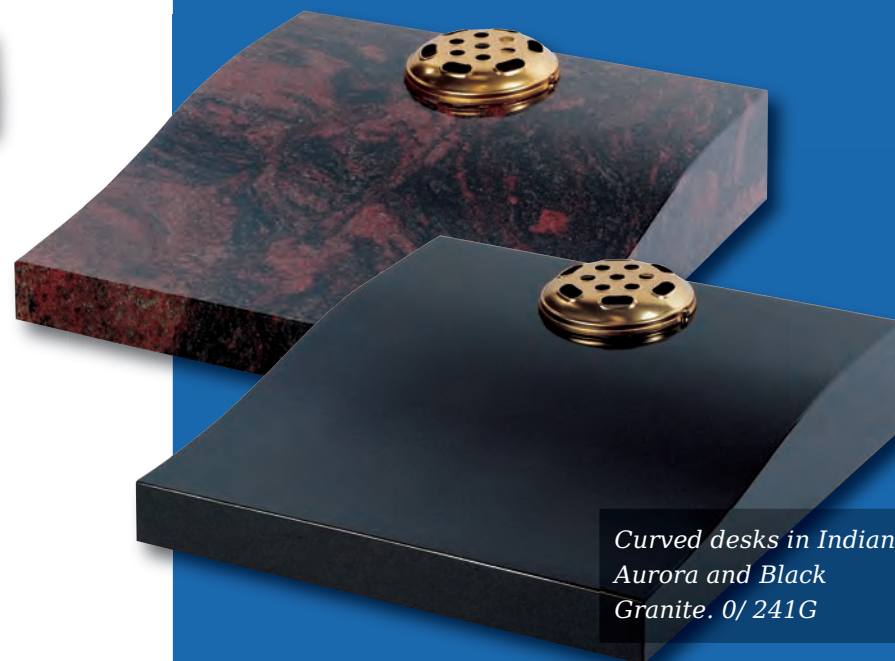

*Desk with pitched edge in
Blue Pearl granite. 0/244G*

*Blue Pearl granite wedge
with pitched edge. 0/243G*

*South African Dark Grey
polished wedge. 0/230G*

*Desk with raised book in
Black Granite. 0/245G*