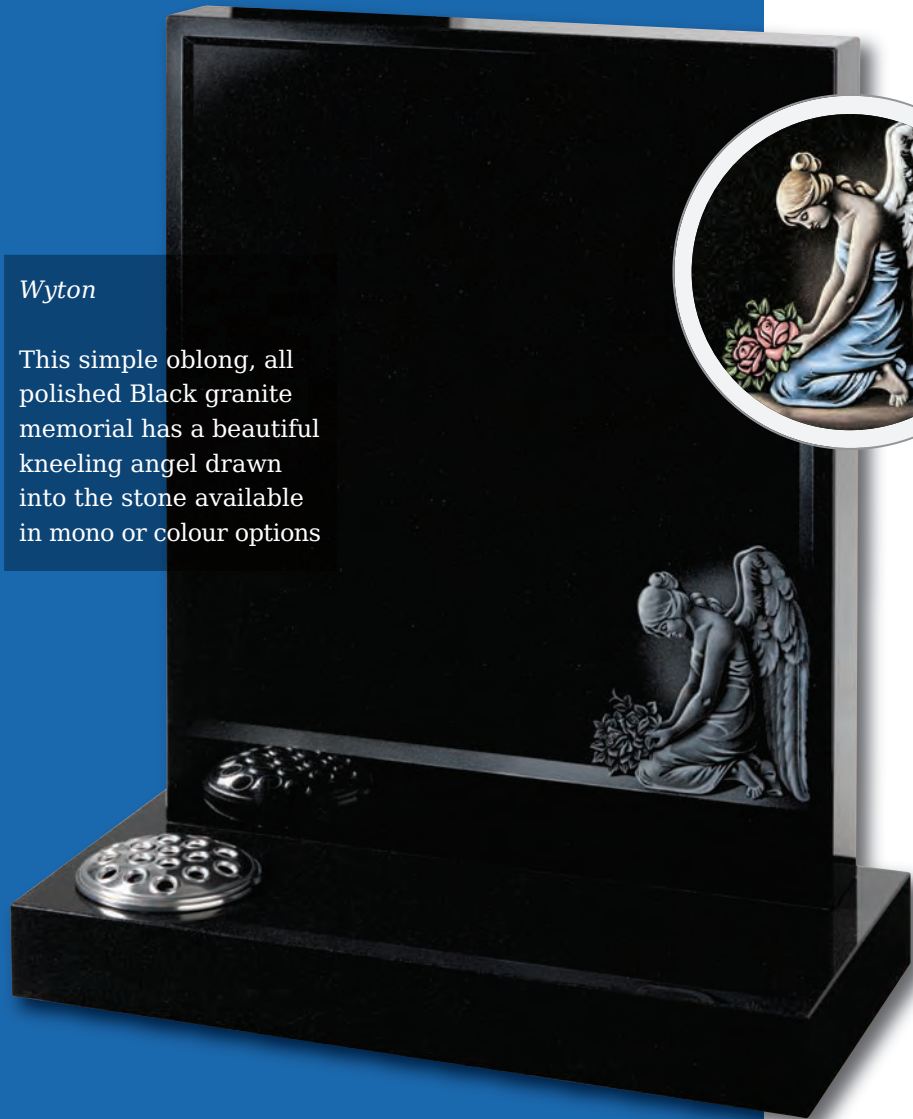

Lawn Memorials

Wyton

This simple oblong, all polished Black granite memorial has a beautiful kneeling angel drawn into the stone available in mono or colour options