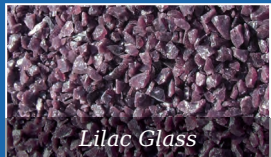

Shown below are a selection of recycled glass and natural stone chippings perfect for complimenting any kerb set

Cobalt Blue Glass

Green Glass

Turquoise Glass

Ice White Glass

Lilac Glass

White Quartz

Polished Pebbles