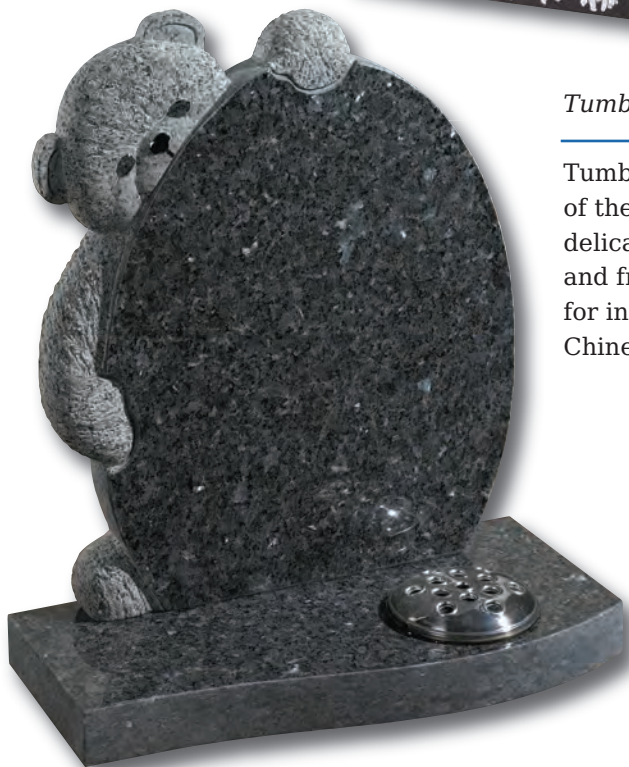

Bentley

Classic and endearing 'Bentley Bear' hand carved in Blue Pearl granite

Fairy Inscription

Our fairytale images can be combined with any letter to truly personalise your memorial. Stone shown is Blue Pearl granite