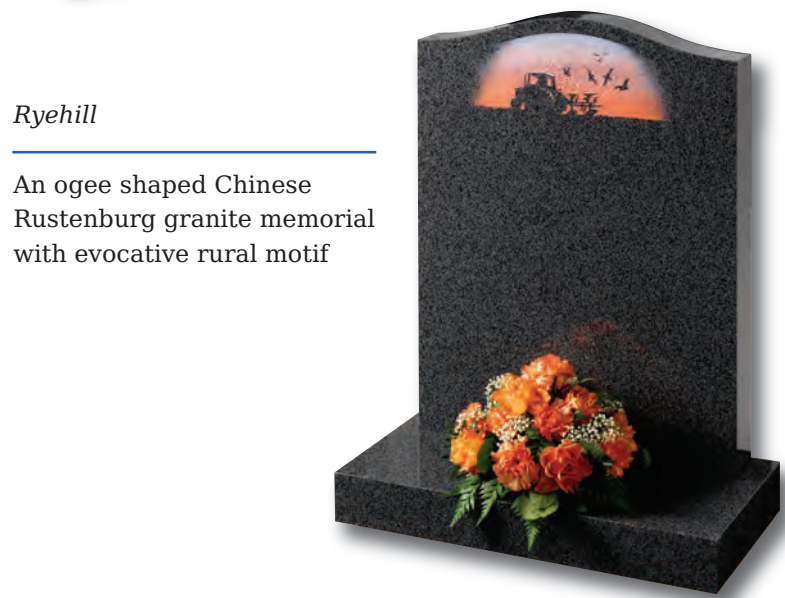

Ryehill
An ogee shaped Chinese
Rustenburg granite memorial
with evocative rural motif