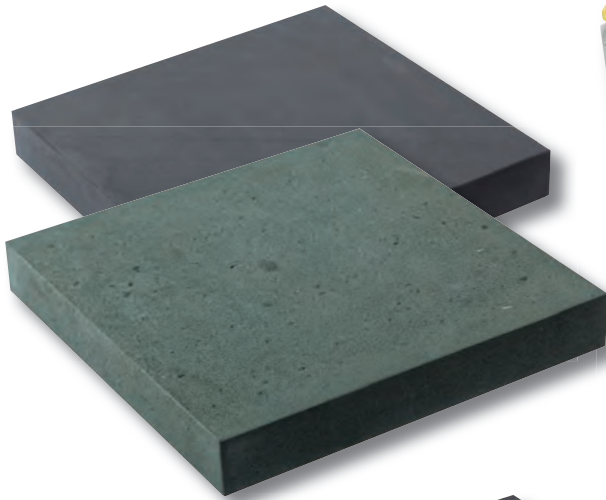

*Shaped Marble desk with carved
flower and butterfly design 0251/G*