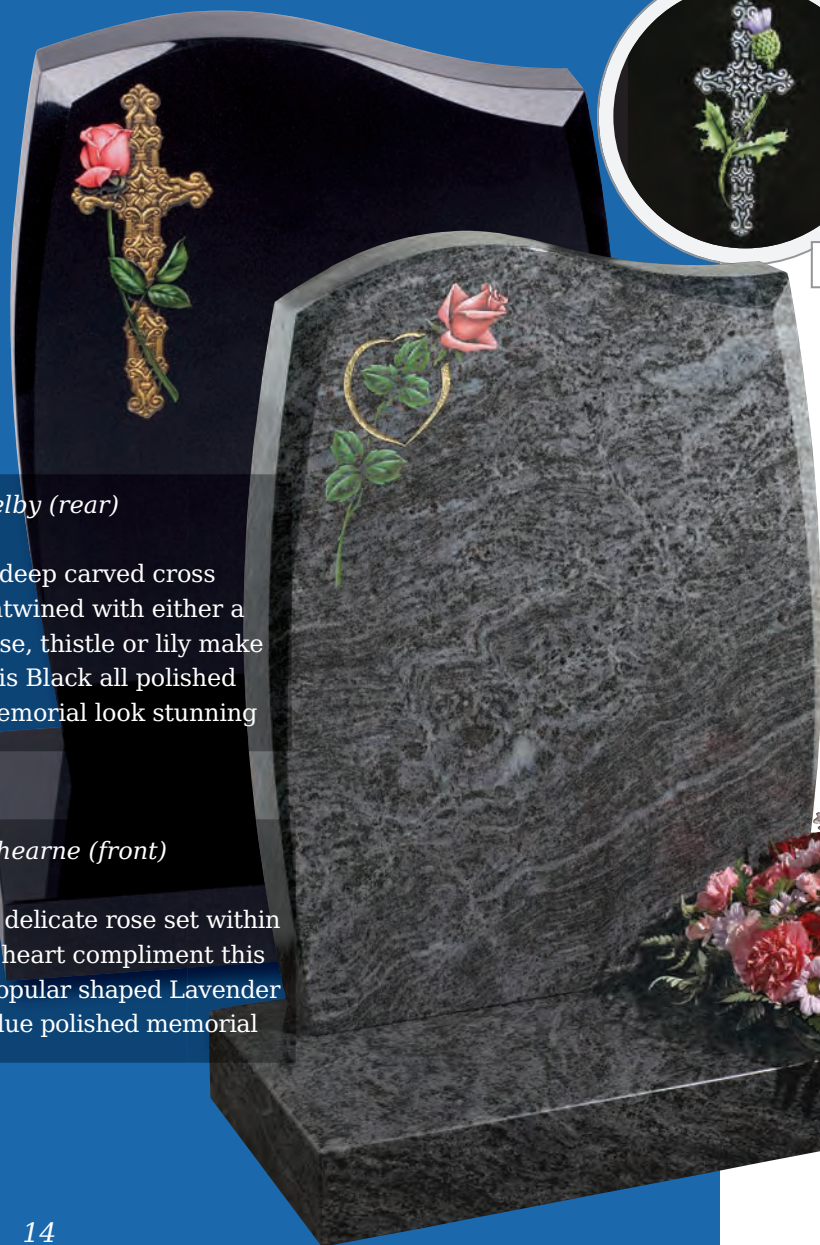

Lawn Memorials

Selby (rear)

A deep carved cross entwined with either a rose, thistle or lily make this Black all polished memorial look stunning

Thearne (front)

A delicate rose set within a heart compliment this popular shaped Lavender Blue polished memorial