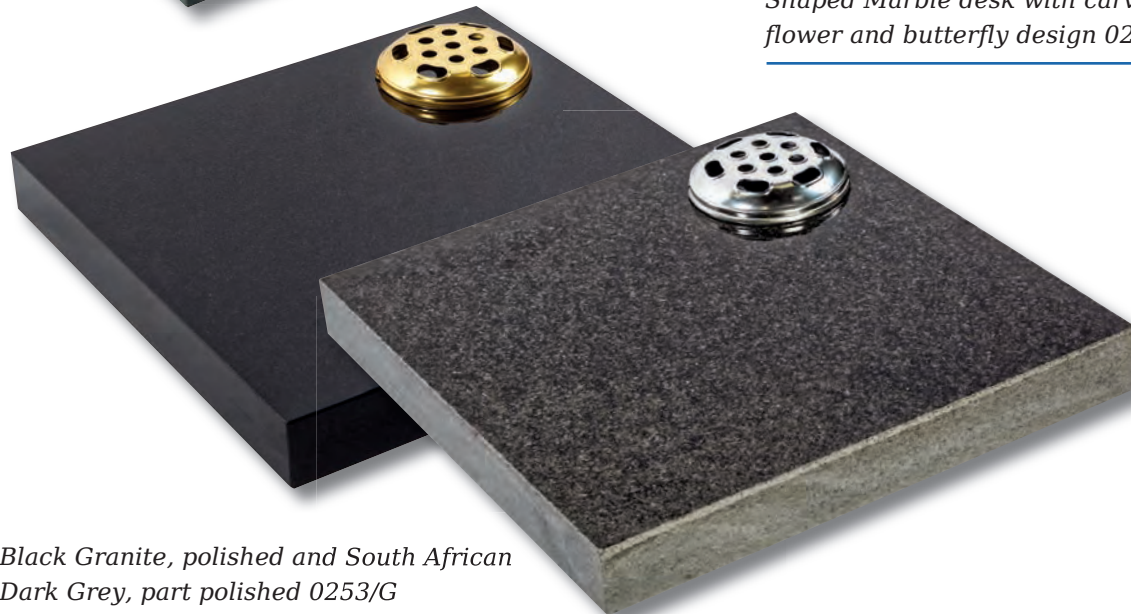

*Black Granite, polished and South African
Dark Grey, part polished 0253/G*