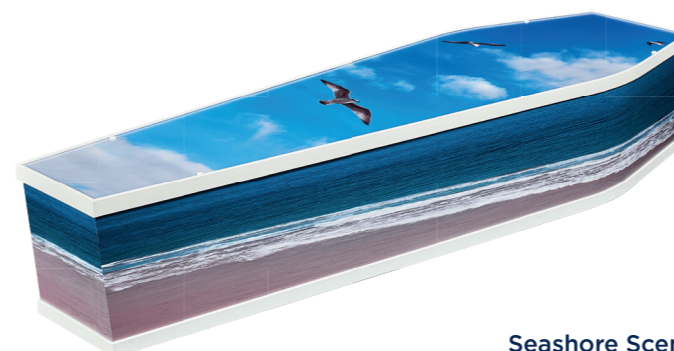

Seashore Scene