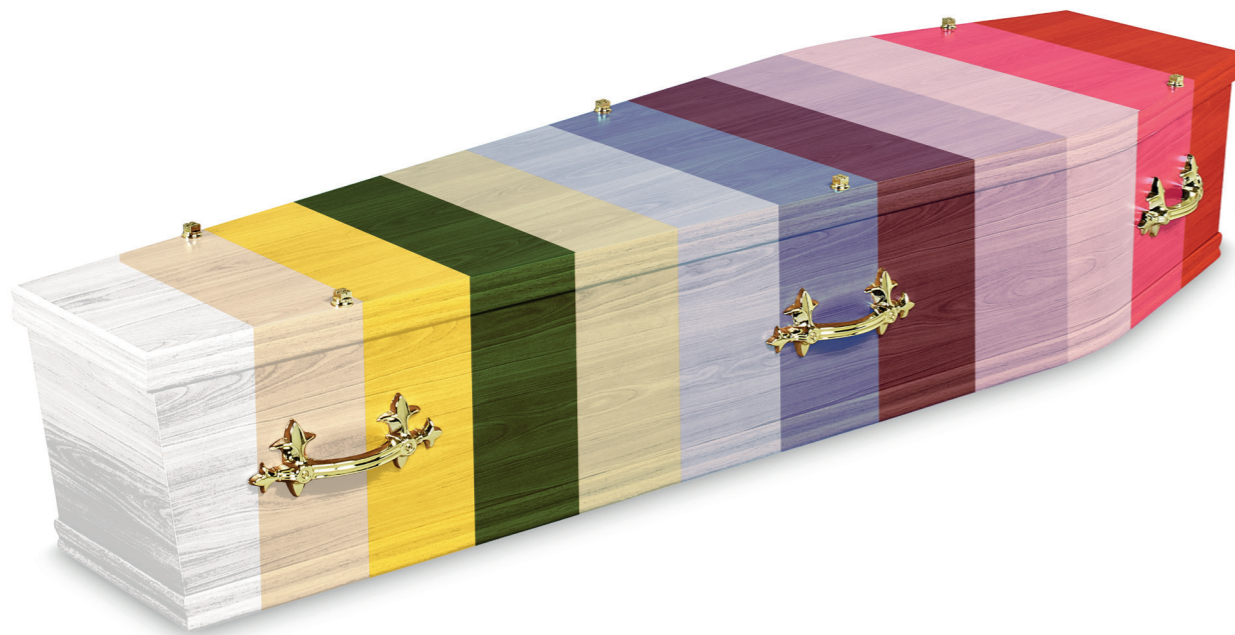

COFFINS IN COLOUR

We are able to offer some of our coffins in a selection of vibrant colours. Please speak to your funeral arranger for pricing details and what specifications you require.

As part of our Coffins In Colour product we are able to give you a traditional style wooden or veneer coffin in a range of vibrant colours for a memorable farewell - whether that be your favourite colour or even the colour of a preferred sports team.

We are able to offer this service on the following coffins:

The Dale	The Pembroke	The Northumberland
The Exmoor	The Lomond	The Snowdon
The Windsor	The Brecon	The Cairngorm
The Bamboo	The Willow	

On a number of these options we are also able to paint the handles to match where the handles are made of wood. We are also able to paint your coffin in more than 1 colour, for example: a yellow top and white base.

Please discuss your specific requirements with your funeral arranger and we can provide a quote and time frame based on your chosen options.